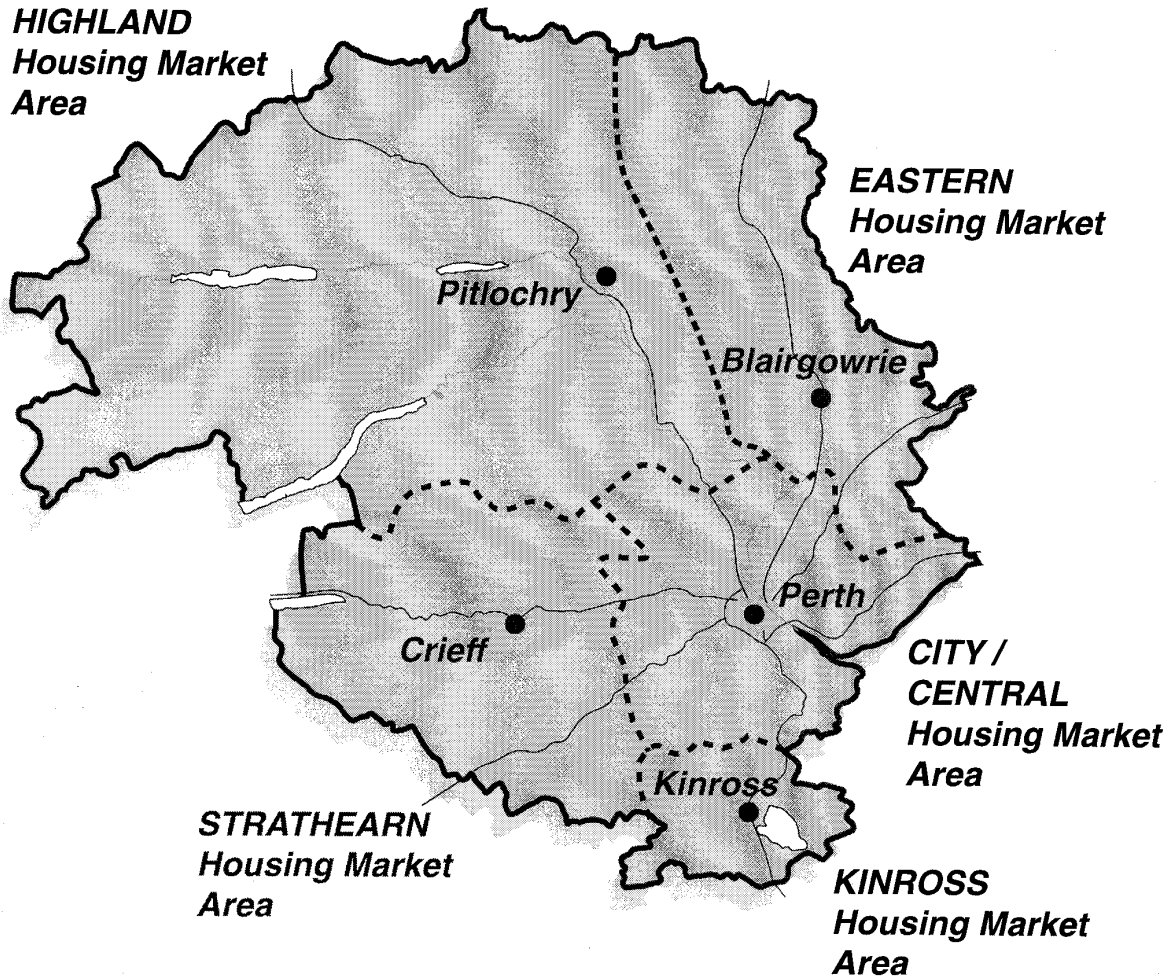

APPENDIX C

Areas of Choice and Map of Council Area

Applicants can choose up to 3 areas of Perth and Kinross that they want to live in.

Letham	Ardler	Kinnesswood
North Muirton	Kettins	Scotlandwell
Muirton	Caputh	Crook of Devon
Hillyland	Spittalfield	
Moncrieffe	Murthly	
Craigie	Forneth	
Friarton	Kirkmichael	
Perth Town Centre	Meigle	
Perth - Bridgend	Aberfeldy	
Abernethy	Dull/Weem	
Aberargie	Ballinluig	
Almondbank	Logierait	
Pitcairngreen	Grandtully	
Bankfoot	Blair Atholl	
Bridge of Earn	Killiekrankie	
Forgandenny	Dunkeld	
Errol	Birnam	
Glenfarg	Kenmore	
Inchture	Fearnan	
Longforgan	Acharn	
Invergowrie	Kinloch Rannoch	
Glencarse	Pitlochry	
Leetown	Aberuthven	
Luncarty	Blackford	
Methven	Braco	
Scone	Greenloaning	
Stanley	Comrie	
Alyth	Crieff	
Balbeggie	Muthill	
Kinrossie	Gilmerton	
Collace	Madderty	
Saucher	Dunning	
Guildtown	Kinross	
Blairgowrie	Milnathort	
Ratray	Blairingone	
Burrelton	Fossoway	
Meikleour	Powmill	
Coupar Angus	Cleish	

AREA PROFILES

CITY	CENTRAL	EASTERN	HIGHLAND	STRATHEARN	KINROSS
TOWN	ABERNETHY	ALYTH	ABERFELDY	ABERUTHVEN	BLAIRGONE
BRIDGEND	ABERARGIE	NEW ALYTH	DULL	AUCHTERARDER	CLEISH
POTTERHILL	ABERNYTE	BLAIRGOWRIE	WEEM	BLACKFORD	CROOK OF DEVON
MONCRIEFF	ALMONDBANK	RATTRAY/CARSIE	BALLINLUIG	BRACO	KINNESSWOOD
FRIARTON	BANKFOOT	BURRLETON	GRANTULLY	COMRIE	KINROSS
CRAIGIE	BRIDGE OF EARN	MEIKLOUR	LOGIERAIT	CRIEFF	MILNATHORT
MUIRTON	DUNNING	COUPAR ANGUS	BLAIR ATHOLL	MUTHILL	POWMILL
NORTH MUIRTON	GLENFARG	KIRKMICHAEL	DUNKELD	GILMERTON	SCOTLANDWELL
LETHAM	ERROL	MEIGLE	BIRNAM	MADDERTY	
HILLYLAND	FORGANDENNY	ARDLER	KENMORE		
	GLENCARSE	KETTINS	FEARNAN		
	LEETOWN	CAPUTH	ACHARN		
	INCHTURE	SPITTALFIELD	GLENLYON		
	LONFORGAN	FORNETH	KINLOCH RANNOCH		
	LUNCARTY		PITLOCHRY		
	METHVEN				
	MURTHLY				
	PITCAIRNGREEN				
	SCONE				
	STANLEY				
	GUILDTOWN				
	BALBEGGIE/WOLFHILL				
	SAUCHER				
	KINGOODIE				
	INVERGOWRIE				